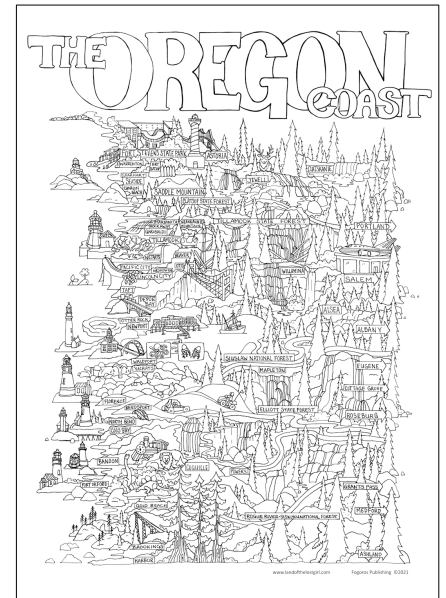

## Oregon Adventure Poster:

A hand drawn map of various points of interest around the state of Oregon, both natural and man made.

Colored SKU	Color-able SKU	SIZE	RETAIL PRICE	WHOLESALE PRICE
OAP-SM	-	Small (11" x 14")	\$25.00	\$12.50
OAP	OAP-BW	Regular (18" x 24")	\$50.00	\$25.00
OAP-JUMBO	OAP-BW-JUMBO	Jumbo (24" x 36")	\$70.00	\$35.00

# LAND OF THE LOST GIRL PRODUCT CATALOG

## Oregon Waterfall Adventure Map:

A hand drawn map of wonderful waterfalls dotted around the state of Oregon. Includes check boxes so you can mark each fall you visit.

Colored SKU	Color-able SKU	SIZE	RETAIL PRICE	WHOLESALE PRICE
OWFAM-SM	-	Small (11" x 14")	\$25.00	\$12.50
OWFAM	OWFAM-BW	Regular (18" x 24")	\$50.00	\$25.00
OWFAM-JUMBO	OWFAM-BW-JUMBO	Jumbo (24" x 36")	\$70.00	\$35.00

## The Oregon Coast Poster:

A hand drawn map of various points of interest around the Oregon Coast, both natural and man made.

Colored SKU	Color-able SKU	SIZE	RETAIL PRICE	WHOLESALE PRICE
ORC-SM	-	Small (11" x 14")	\$25.00	\$12.50
ORC	ORC-BW	Regular (18" x 24")	\$50.00	\$25.00
ORC-JUMBO	ORC-BW-JUMBO	Jumbo (24" x 36")	\$70.00	\$35.00