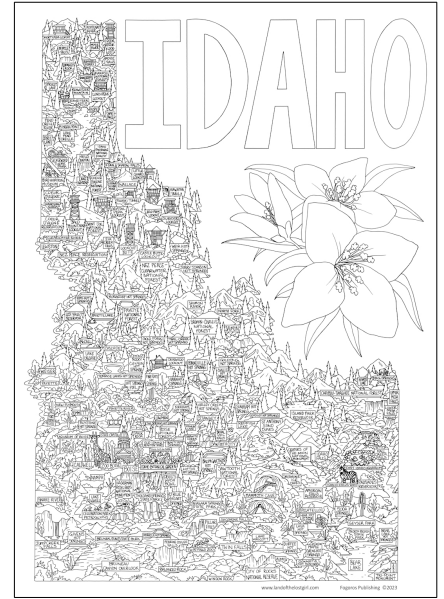

## POSTERS

*All posters are printed in house. The small size (11" x 14") posters are printed on high quality card stock and is only available as colored.*

*The regular (18" x 24") and jumbo (24" x 36") sized posters are printed on premium canvas paper and are available in colored and color-able variants.*

### California Adventure Poster:

A hand drawn map of various points of interest around the state of California, both natural and man made.

Colored SKU	Color-able SKU	SIZE	RETAIL PRICE	WHOLESALE PRICE
CAP-SM	-	Small (11" x 14")	\$25.00	\$12.50
CAP	CAP-BW	Regular (18" x 24")	\$50.00	\$25.00
CAP-JUMBO	CAP-BW-JUMBO	Jumbo (24" x 36")	\$70.00	\$35.00

## Idaho Adventure Poster:

A hand drawn map of various points of interest around the state of Idaho, both natural and man made.

Colored SKU	Color-able SKU	SIZE	RETAIL PRICE	WHOLESALE PRICE
IAP-SM	-	Small (11" x 14")	\$25.00	\$12.50
IAP	IAP-BW	Regular (18" x 24")	\$50.00	\$25.00
IAP-JUMBO	IAP-BW-JUMBO	Jumbo (24" x 36")	\$70.00	\$35.00