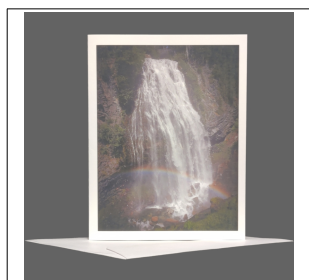

SKU	Name	Retail Price	Wholesale Price
PGC-WA-Narada_F	Narada Falls Mt. Rainier, Washington	$5.00	$2.50