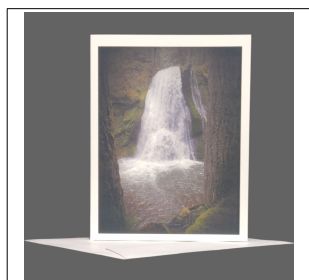

SKU	Name	Retail Price	Wholesale Price
PGC-OR-Yakso_F	Yakso Falls Oregon	$5.00	$2.50