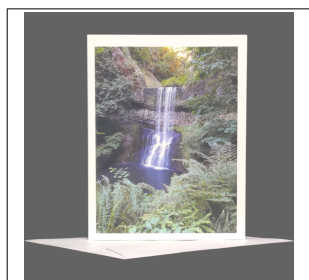

SKU	Name	Retail Price	Wholesale Price
PGC-OR-Silver_F_2	Silver Falls State Park Oregon #2	$5.00	$2.50