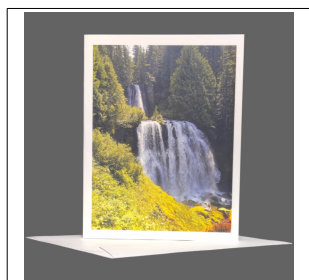

SKU	Name	Retail Price	Wholesale Price
PGC-OR-Marion_F	Marion Falls Oregon	$5.00	$2.50