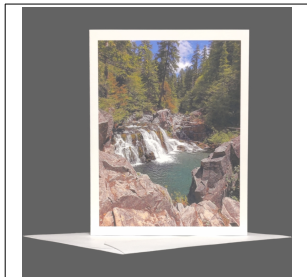

SKU	Name	Retail Price	Wholesale Price
PGC-OR-Saw_Mill_F	Saw Mill Falls Opal Creek Wilderness, Oregon	$5.00	$2.50