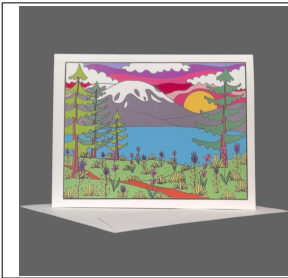

SKU	Name	Retail Price	Wholesale Price
GC-Diamond_L	Diamond Lake Oregon	$5.00	$2.50