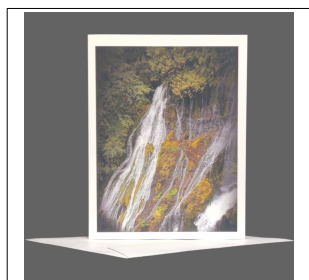

SKU	Name	Retail Price	Wholesale Price
PGC-WA-Panther_Cr_F	Panther Creek Falls Washington	$5.00	$2.50