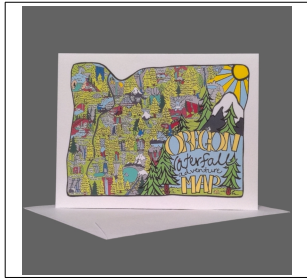

LAND OF THE LOST GIRL PRODUCT CATALOG

SKU	Name	Retail Price	Wholesale Price
GC-OWFAM	Oregon Waterfalls Adventure Map	$5.00	$2.50