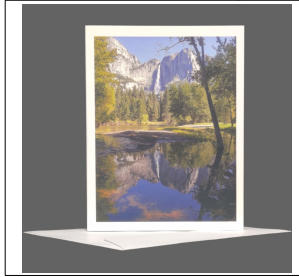

LAND OF THE LOST GIRL PRODUCT CATALOG

Photo Greeting Cards – California:

SKU	Name	Retail Price	Wholesale Price
PGC-CA-Yosemite_F	Yosemite Falls California	$5.00	$2.50