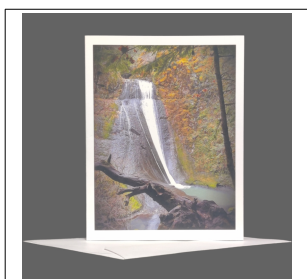

SKU	Name	Retail Price	Wholesale Price
PGC-OR-Wolf_Cr_F_1	Wolf Creek Falls Oregon #1	$5.00	$2.50