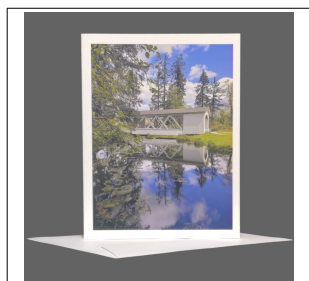

LAND OF THE LOST GIRL PRODUCT CATALOG

SKU	Name	Retail Price	Wholesale Price
PGC-OR-Jordan_C_Br	Jordan Covered Bridge Stayton, Oregon	$5.00	$2.50