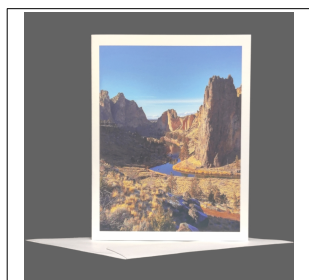

SKU	Name	Retail Price	Wholesale Price
PGC-OR-Smith_Rock	Smith Rock Oregon	$5.00	$2.50