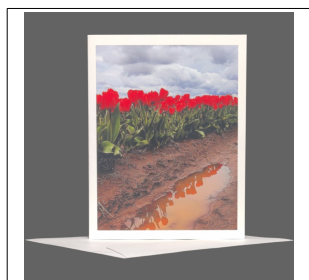

SKU	Name	Retail Price	Wholesale Price
PGC-OR-WSTF_R	Wooden Shoe Tulip Festival Red Tulips	$5.00	$2.50