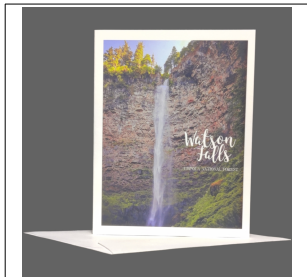

SKU	Name	Retail Price	Wholesale Price
PGC-OR-Watson_F	Watson Falls Oregon	$5.00	$2.50