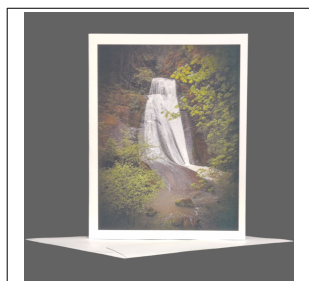

LAND OF THE LOST GIRL PRODUCT CATALOG

SKU	Name	Retail Price	Wholesale Price
PGC-OR-Wolf_Cr_F_2	Wolf Creek Falls Oregon #2	$5.00	$2.50