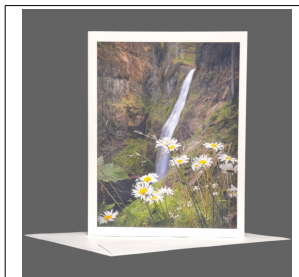

SKU	Name	Retail Price	Wholesale Price
PGC-OR-Clackamas_F	Clackamas Falls Oregon	$5.00	$2.50