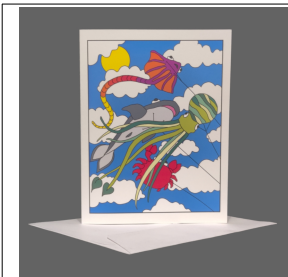

## Individual Greeting Cards:

SKU	Name	Retail Price	Wholesale Price
GC-Camera	Camera & Tulips	\$5.00	\$2.50

SKU	Name	Retail Price	Wholesale Price
GC-Diamond_L	Diamond Lake Oregon	\$5.00	\$2.50

SKU	Name	Retail Price	Wholesale Price
GC-Flowers	Flowers	\$5.00	\$2.50