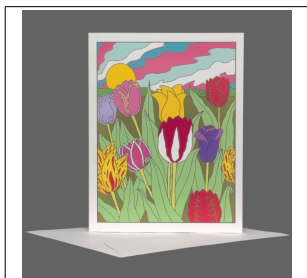

SKU	Name	Retail Price	Wholesale Price
GC-TF_2022	Wooden Shoe Tulip Festival Tulip Festival 2022	$5.00	$2.50