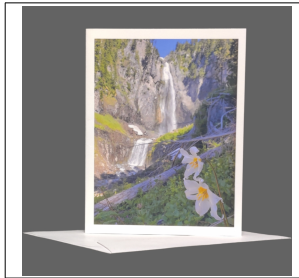

SKU	Name	Retail Price	Wholesale Price
PGC-WA-Comet_F	Comet Falls Mt. Rainier Nat. Park, Washington	$5.00	$2.50