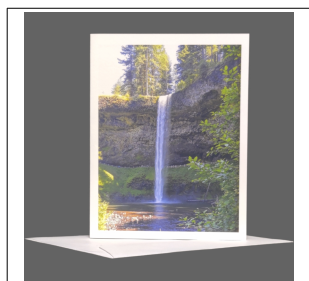

LAND OF THE LOST GIRL PRODUCT CATALOG

SKU	Name	Retail Price	Wholesale Price
PGC-OR-Silver_F_1	Silver Falls State Park Oregon #1	$5.00	$2.50