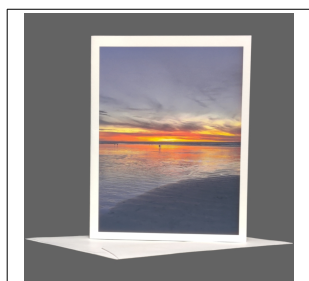

SKU	Name	Retail Price	Wholesale Price
PGC-OR-Newport_Beach	Newport Beach Oregon	$5.00	$2.50