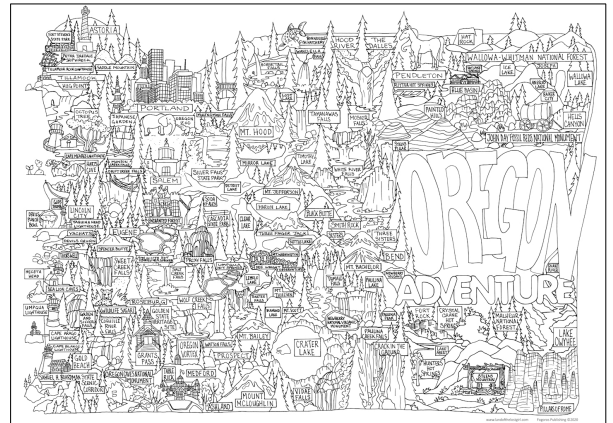

### California Adventure Poster:

A hand drawn map of various points of interest around the state of California, both natural and man made.

Colored SKU	Color-able SKU	SIZE	RETAIL PRICE	WHOLESALE PRICE
CAP-SM	-	Small (11" x 14")	\$25.00	\$12.50
CAP	CAP-BW	Regular (18" x 24")	\$50.00	\$25.00
CAP-JUMBO	CAP-BW-JUMBO	Jumbo (24" x 36")	\$70.00	\$35.00

# LAND OF THE LOST GIRL PRODUCT CATALOG

## Idaho Adventure Poster:

A hand drawn map of various points of interest around the state of Idaho, both natural and man made.

Colored SKU	Color-able SKU	SIZE	RETAIL PRICE	WHOLESALE PRICE
IAP-SM	-	Small (11" x 14")	\$25.00	\$12.50
IAP	IAP-BW	Regular (18" x 24")	\$50.00	\$25.00
IAP-JUMBO	IAP-BW-JUMBO	Jumbo (24" x 36")	\$70.00	\$35.00

## Oregon Adventure Poster:

A hand drawn map of various points of interest around the state of Oregon, both natural and man made.

Colored SKU	Color-able SKU	SIZE	RETAIL PRICE	WHOLESALE PRICE
OAP-SM	-	Small (11" x 14")	\$25.00	\$12.50
OAP	OAP-BW	Regular (18" x 24")	\$50.00	\$25.00
OAP-JUMBO	OAP-BW-JUMBO	Jumbo (24" x 36")	\$70.00	\$35.00