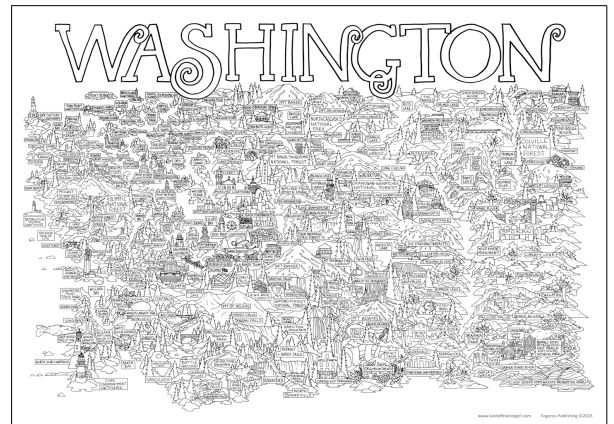

## Oregon Waterfall Adventure Map:

A hand drawn map of wonderful waterfalls dotted around the state of Oregon. Includes check boxes so you can mark each fall you visit.

Colored SKU	Color-able SKU	SIZE	RETAIL PRICE	WHOLESALE PRICE
OWFAM-SM	-	Small (11" x 14")	\$25.00	\$12.50
OWFAM	OWFAM-BW	Regular (18" x 24")	\$50.00	\$25.00
OWFAM-JUMBO	OWFAM-BW-JUMBO	Jumbo (24" x 36")	\$70.00	\$35.00

## The Oregon Coast Poster:

A hand drawn map of various points of interest around the Oregon Coast, both natural and man made.

Colored SKU	Color-able SKU	SIZE	RETAIL PRICE	WHOLESALE PRICE
ORC-SM	-	Small (11" x 14")	\$25.00	\$12.50
ORC	ORC-BW	Regular (18" x 24")	\$50.00	\$25.00
ORC-JUMBO	ORC-BW-JUMBO	Jumbo (24" x 36")	\$70.00	\$35.00

## US National Parks Poster:

Enjoy the splendor and beauty of the United States National Parks with our hand drawn adventure poster printed on premium canvas (excluding small size). States without a National Park have their official state flower featured instead.

## Washington Adventure Poster:

A hand drawn map of various points of interest around the state of Washington, both natural and man made.

Colored SKU	Color-able SKU	SIZE	RETAIL PRICE	WHOLESALE PRICE
WAP-SM	-	Small (11" x 14")	\$25.00	\$12.50
WAP	WAP-BW	Regular (18" x 24")	\$50.00	\$25.00
WAP-JUMBO	WAP-BW-JUMBO	Jumbo (24" x 36")	\$70.00	\$35.00