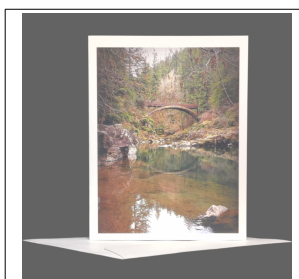

SKU	Name	Retail Price	Wholesale Price
PGC-WA-Moulton_F_R_P	Moulton Falls Regional Park Washington	$5.00	$2.50