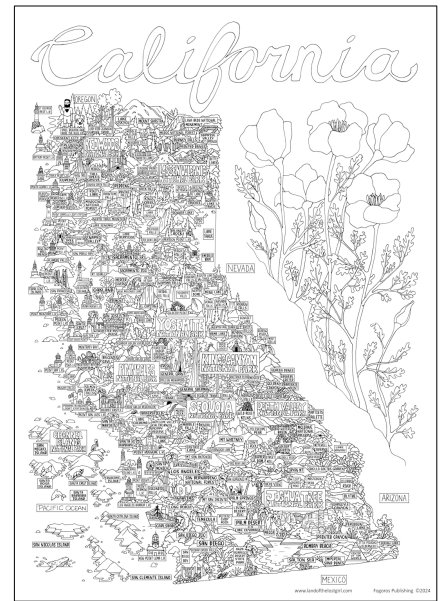

# LAND OF THE LOST GIRL PRODUCT CATALOG

POSTERS

COLORING BOOKS

PUZZLES

GREETING CARDS

### California Adventure Poster:

A hand drawn map of various points of interest around the state of California, both natural and man made.

Colored SKU	Color-able SKU	SIZE	RETAIL PRICE	WHOLESALE PRICE
CAP-SM	-	Small (11" x 14")	\$25.00	\$12.50
CAP	CAP-BW	Regular (18" x 24")	\$50.00	\$25.00
CAP-JUMBO	CAP-BW-JUMBO	Jumbo (24" x 36")	\$70.00	\$35.00