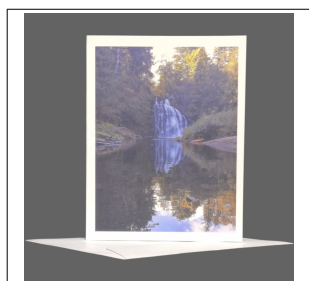

SKU	Name	Retail Price	Wholesale Price
PGC-OR-Youngs_R_F	Youngs River Falls Oregon	$5.00	$2.50