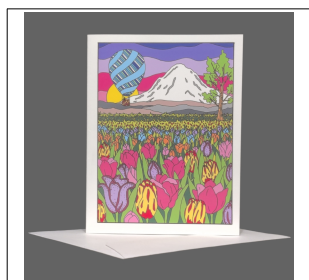

SKU	Name	Retail Price	Wholesale Price
GC-Tulips	Wooden Shoe Tulip Festival Tulips	$5.00	$2.50