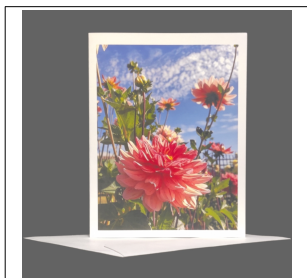

SKU	Name	Retail Price	Wholesale Price
PGC-OR-SI_Dahlias_1	Swan Island Dahlias Canby, Oregon #1	$5.00	$2.50