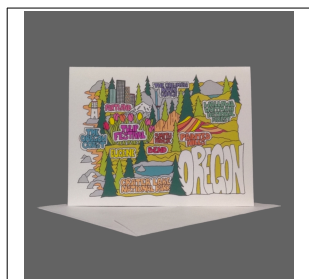

SKU	Name	Retail Price	Wholesale Price
GC-WSTF_OR_Map	Wooden Shoe Tulip Festival Oregon Map	$5.00	$2.50