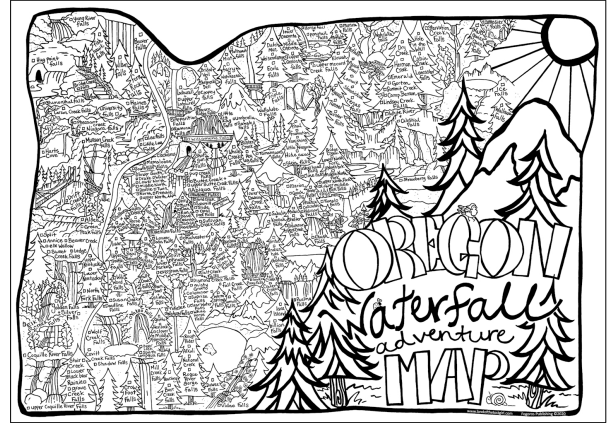

## Idaho Adventure Poster:

A hand drawn map of various points of interest around the state of Idaho, both natural and man made.

Colored SKU	Color-able SKU	SIZE	RETAIL PRICE	WHOLESALE PRICE
IAP-SM	-	Small (11" x 14")	\$25.00	\$12.50
IAP	IAP-BW	Regular (18" x 24")	\$50.00	\$25.00
IAP-JUMBO	IAP-BW-JUMBO	Jumbo (24" x 36")	\$70.00	\$35.00

## Oregon Adventure Poster:

A hand drawn map of various points of interest around the state of Oregon, both natural and man made.

Colored SKU	Color-able SKU	SIZE	RETAIL PRICE	WHOLESALE PRICE
OAP-SM	-	Small (11" x 14")	\$25.00	\$12.50
OAP	OAP-BW	Regular (18" x 24")	\$50.00	\$25.00
OAP-JUMBO	OAP-BW-JUMBO	Jumbo (24" x 36")	\$70.00	\$35.00

## Oregon Waterfall Adventure Map:

A hand drawn map of wonderful waterfalls dotted around the state of Oregon. Includes check boxes so you can mark each fall you visit.

Colored SKU	Color-able SKU	SIZE	RETAIL PRICE	WHOLESALE PRICE
OWFAM-SM	-	Small (11" x 14")	\$25.00	\$12.50
OWFAM	OWFAM-BW	Regular (18" x 24")	\$50.00	\$25.00
OWFAM-JUMBO	OWFAM-BW-JUMBO	Jumbo (24" x 36")	\$70.00	\$35.00

## US National Parks Poster:

Enjoy the splendor and beauty of the United States National Parks with our hand drawn adventure poster printed on premium canvas (excluding small size). States without a National Park have their official state flower featured instead.