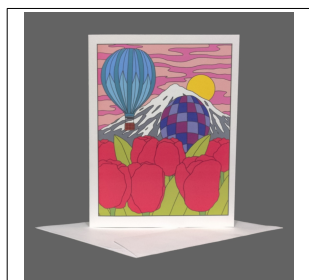

SKU	Name	Retail Price	Wholesale Price
GC-WSTF_Balloons	Wooden Shoe Tulip Festival Hot Air Balloons	$5.00	$2.50