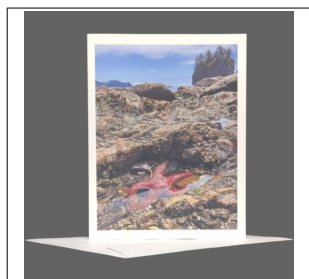

SKU	Name	Retail Price	Wholesale Price
PGC-WA-Star_2nd_Beach	Starfish Second Beach, Washington	$5.00	$2.50