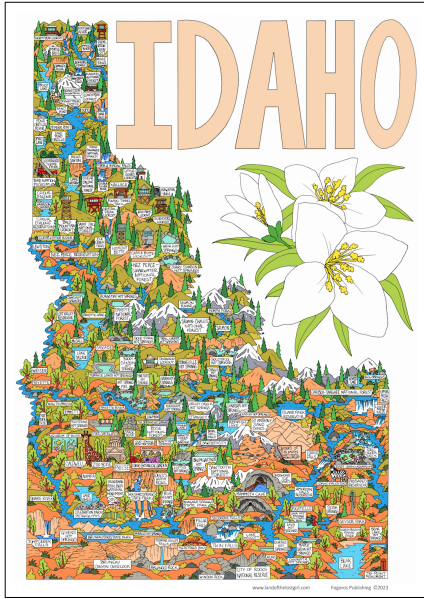

### California Adventure Poster:

A hand drawn map of various points of interest around the state of California, both natural and man made.

Colored SKU	Color-able SKU	SIZE	RETAIL PRICE	WHOLESALE PRICE
CAP-SM	-	Small (11" x 14")	\$25.00	\$12.50
CAP	CAP-BW	Regular (18" x 24")	\$50.00	\$25.00
CAP-JUMBO	CAP-BW-JUMBO	Jumbo (24" x 36")	\$70.00	\$35.00

## Idaho Adventure Poster:

A hand drawn map of various points of interest around the state of Idaho, both natural and man made.

Colored SKU	Color-able SKU	SIZE	RETAIL PRICE	WHOLESALE PRICE
IAP-SM	-	Small (11" x 14")	\$25.00	\$12.50
IAP	IAP-BW	Regular (18" x 24")	\$50.00	\$25.00
IAP-JUMBO	IAP-BW-JUMBO	Jumbo (24" x 36")	\$70.00	\$35.00

## Oregon Adventure Poster:

A hand drawn map of various points of interest around the state of Oregon, both natural and man made.

Colored SKU	Color-able SKU	SIZE	RETAIL PRICE	WHOLESALE PRICE
OAP-SM	-	Small (11" x 14")	\$25.00	\$12.50
OAP	OAP-BW	Regular (18" x 24")	\$50.00	\$25.00
OAP-JUMBO	OAP-BW-JUMBO	Jumbo (24" x 36")	\$70.00	\$35.00