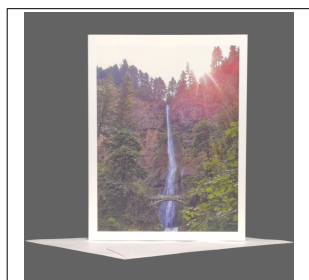

SKU	Name	Retail Price	Wholesale Price
PGC-OR-Multnomah_F	Multnomah Falls Columbia River Gorge, Oregon	$5.00	$2.50