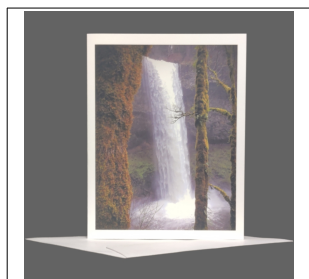

SKU	Name	Retail Price	Wholesale Price
PGC-OR-Silver_F_4	Silver Falls State Park Oregon #4	$5.00	$2.50