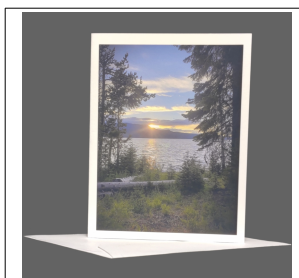

SKU	Name	Retail Price	Wholesale Price
PGC-OR-Diamond_L	Diamond Lake Oregon	$5.00	$2.50