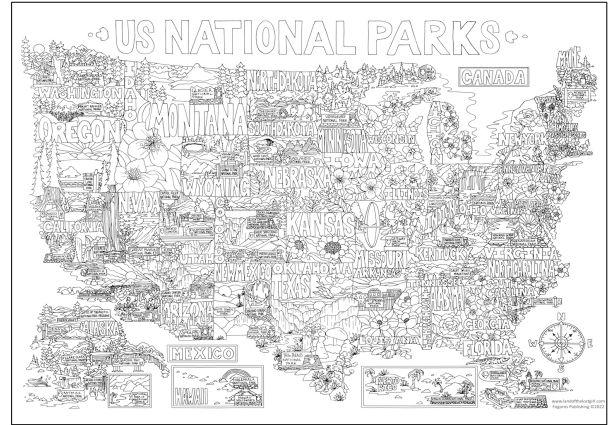

## Oregon Adventure Poster:

A hand drawn map of various points of interest around the state of Oregon, both natural and man made.

Colored SKU	Color-able SKU	SIZE	RETAIL PRICE	WHOLESALE PRICE
OAP-SM	-	Small (11" x 14")	\$25.00	\$12.50
OAP	OAP-BW	Regular (18" x 24")	\$50.00	\$25.00
OAP-JUMBO	OAP-BW-JUMBO	Jumbo (24" x 36")	\$70.00	\$35.00

## Oregon Waterfall Adventure Map:

A hand drawn map of wonderful waterfalls dotted around the state of Oregon. Includes check boxes so you can mark each fall you visit.

Colored SKU	Color-able SKU	SIZE	RETAIL PRICE	WHOLESALE PRICE
OWFAM-SM	-	Small (11" x 14")	\$25.00	\$12.50
OWFAM	OWFAM-BW	Regular (18" x 24")	\$50.00	\$25.00
OWFAM-JUMBO	OWFAM-BW-JUMBO	Jumbo (24" x 36")	\$70.00	\$35.00

## The Oregon Coast Poster:

A hand drawn map of various points of interest around the Oregon Coast, both natural and man made.

Colored SKU	Color-able SKU	SIZE	RETAIL PRICE	WHOLESALE PRICE
ORC-SM	-	Small (11" x 14")	\$25.00	\$12.50
ORC	ORC-BW	Regular (18" x 24")	\$50.00	\$25.00
ORC-JUMBO	ORC-BW-JUMBO	Jumbo (24" x 36")	\$70.00	\$35.00

## US National Parks Poster:

Enjoy the splendor and beauty of the United States National Parks with our hand drawn adventure poster printed on premium canvas (excluding small size). States without a National Park have their official state flower featured instead.